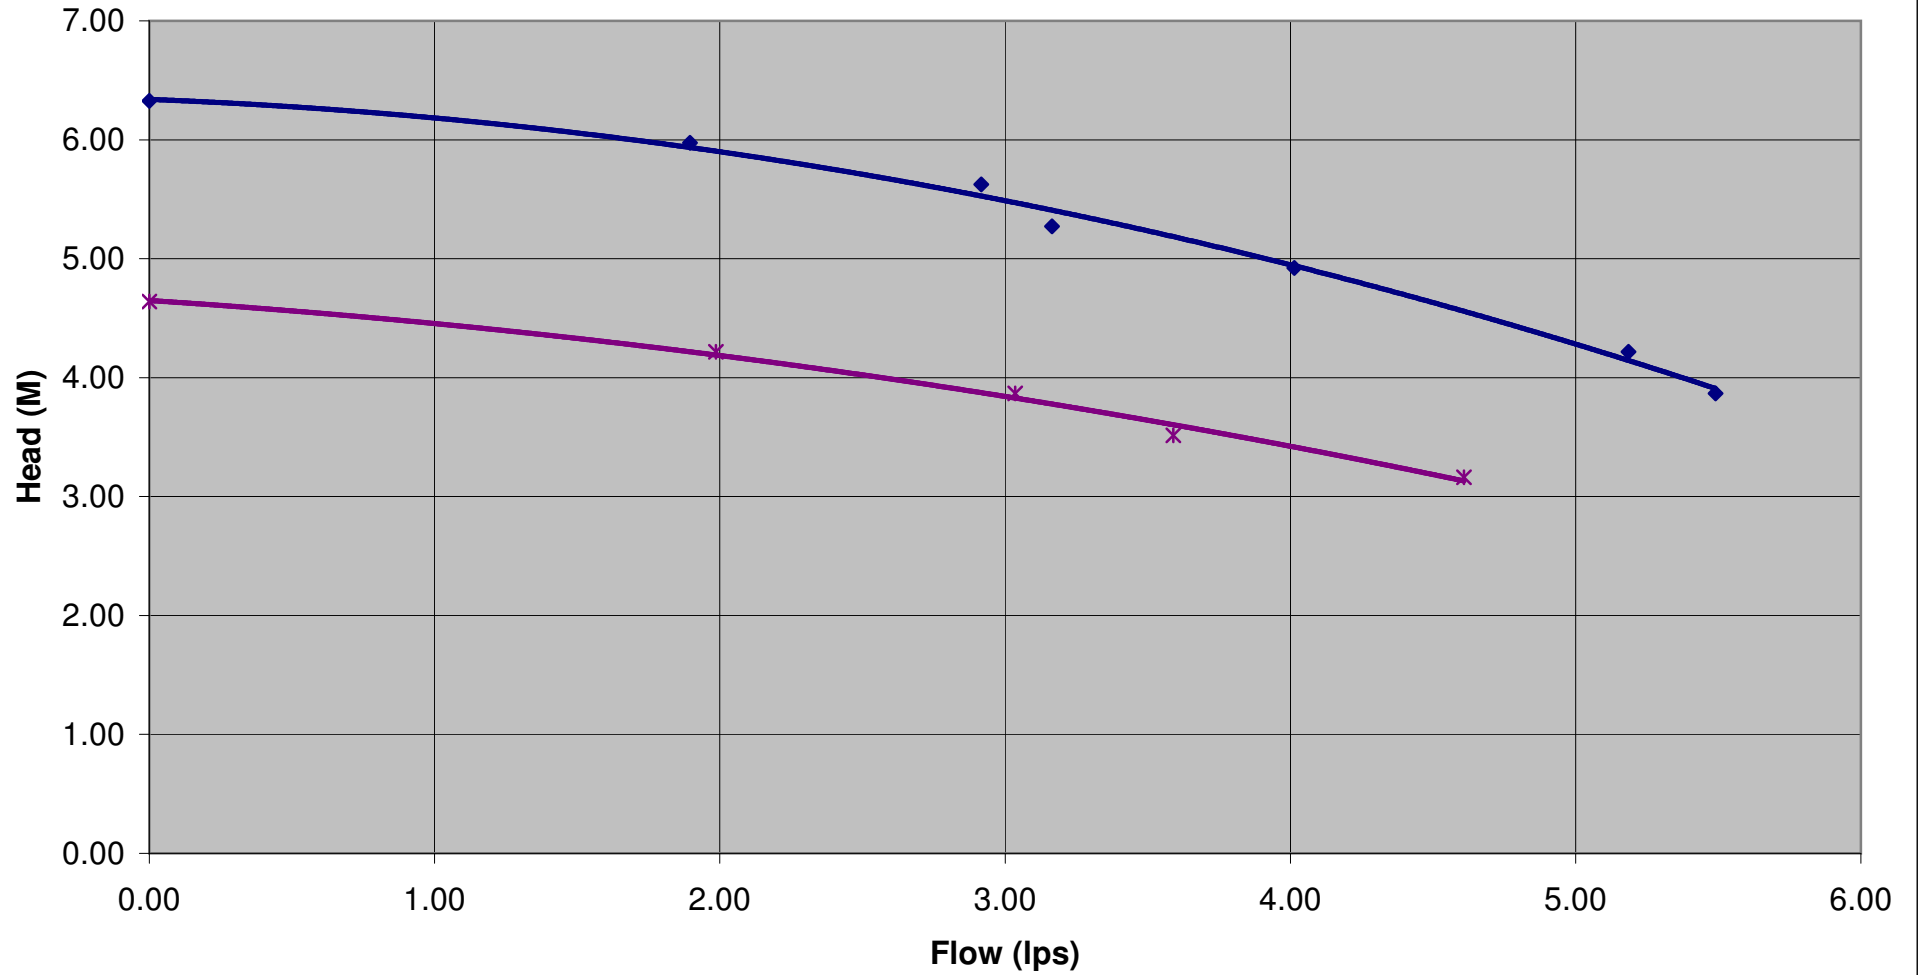

Pump Curve - 302 ACE Pump

◆ High (3.5m to 5m Head, 225mm Dia Impeller) * Standard (Up to 3.5m Head, 200mm Dia Impeller)