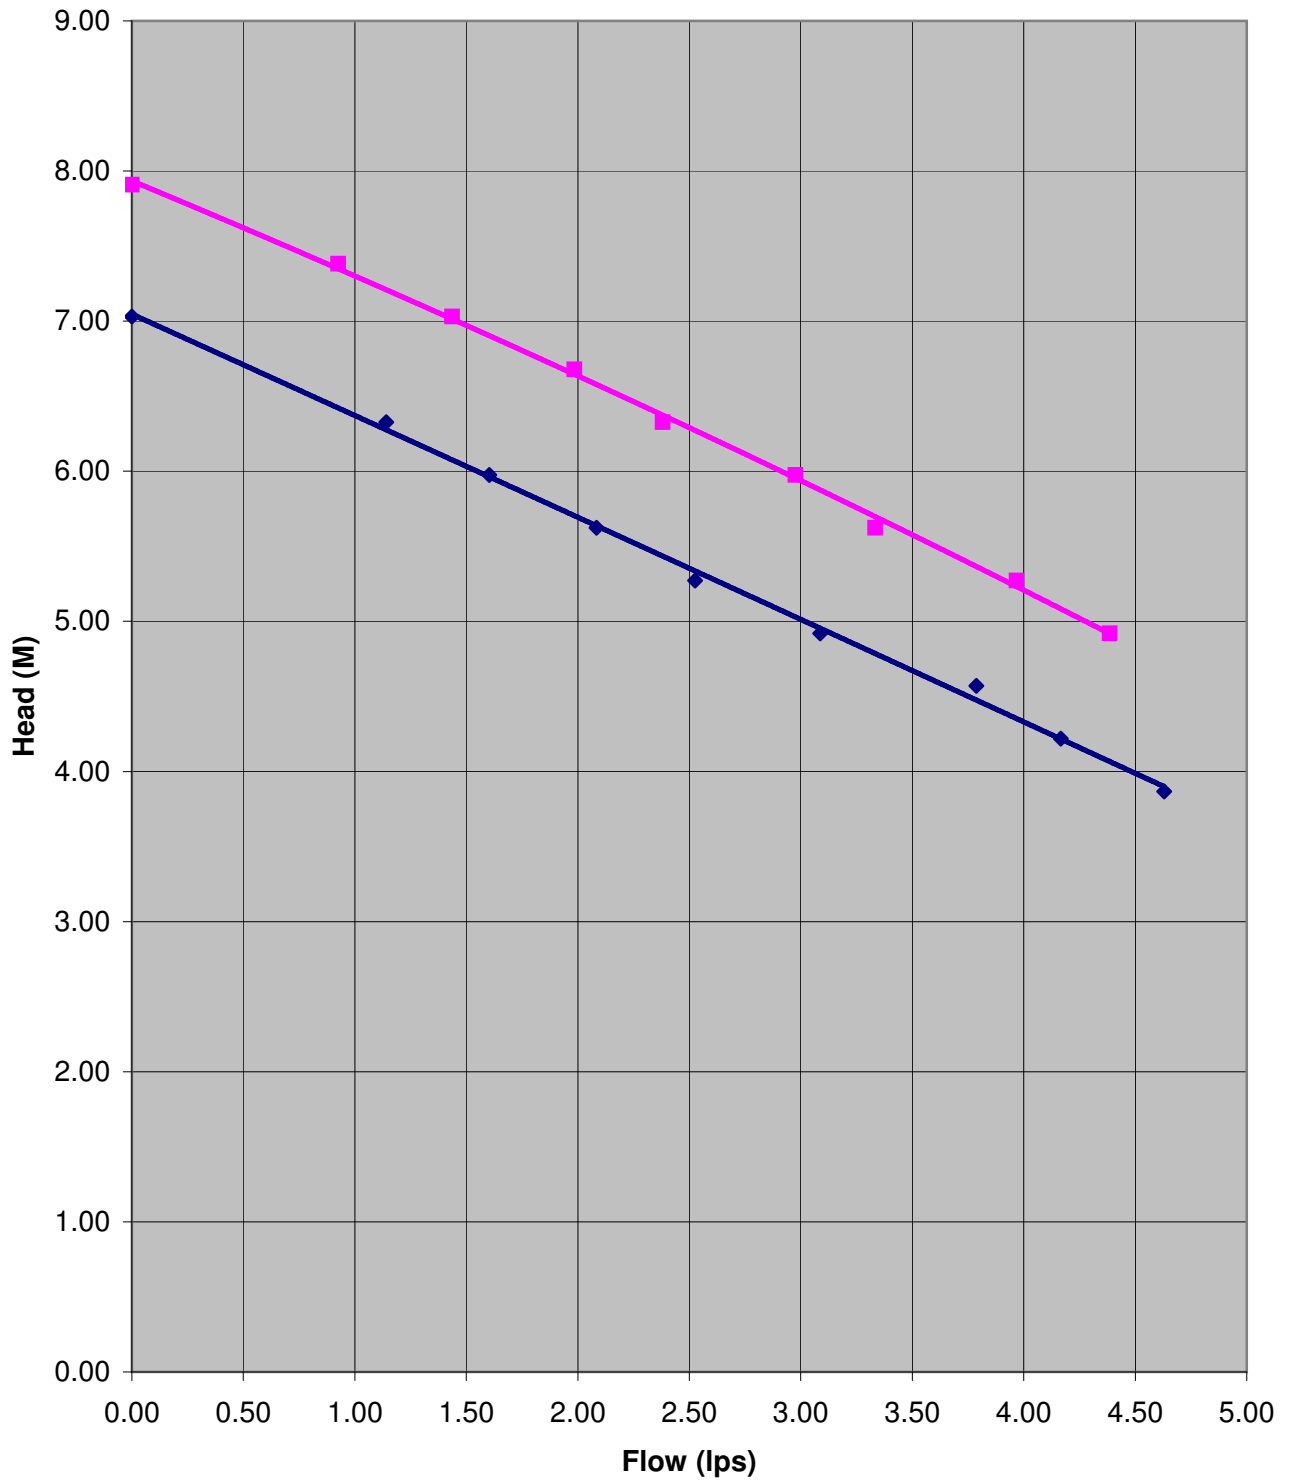

Pump Curve

◆ 202 Macipump (202 Cutters Pt No 913-052199) ■ 202 Macipump (152 Cutters Pt No 900-052199)