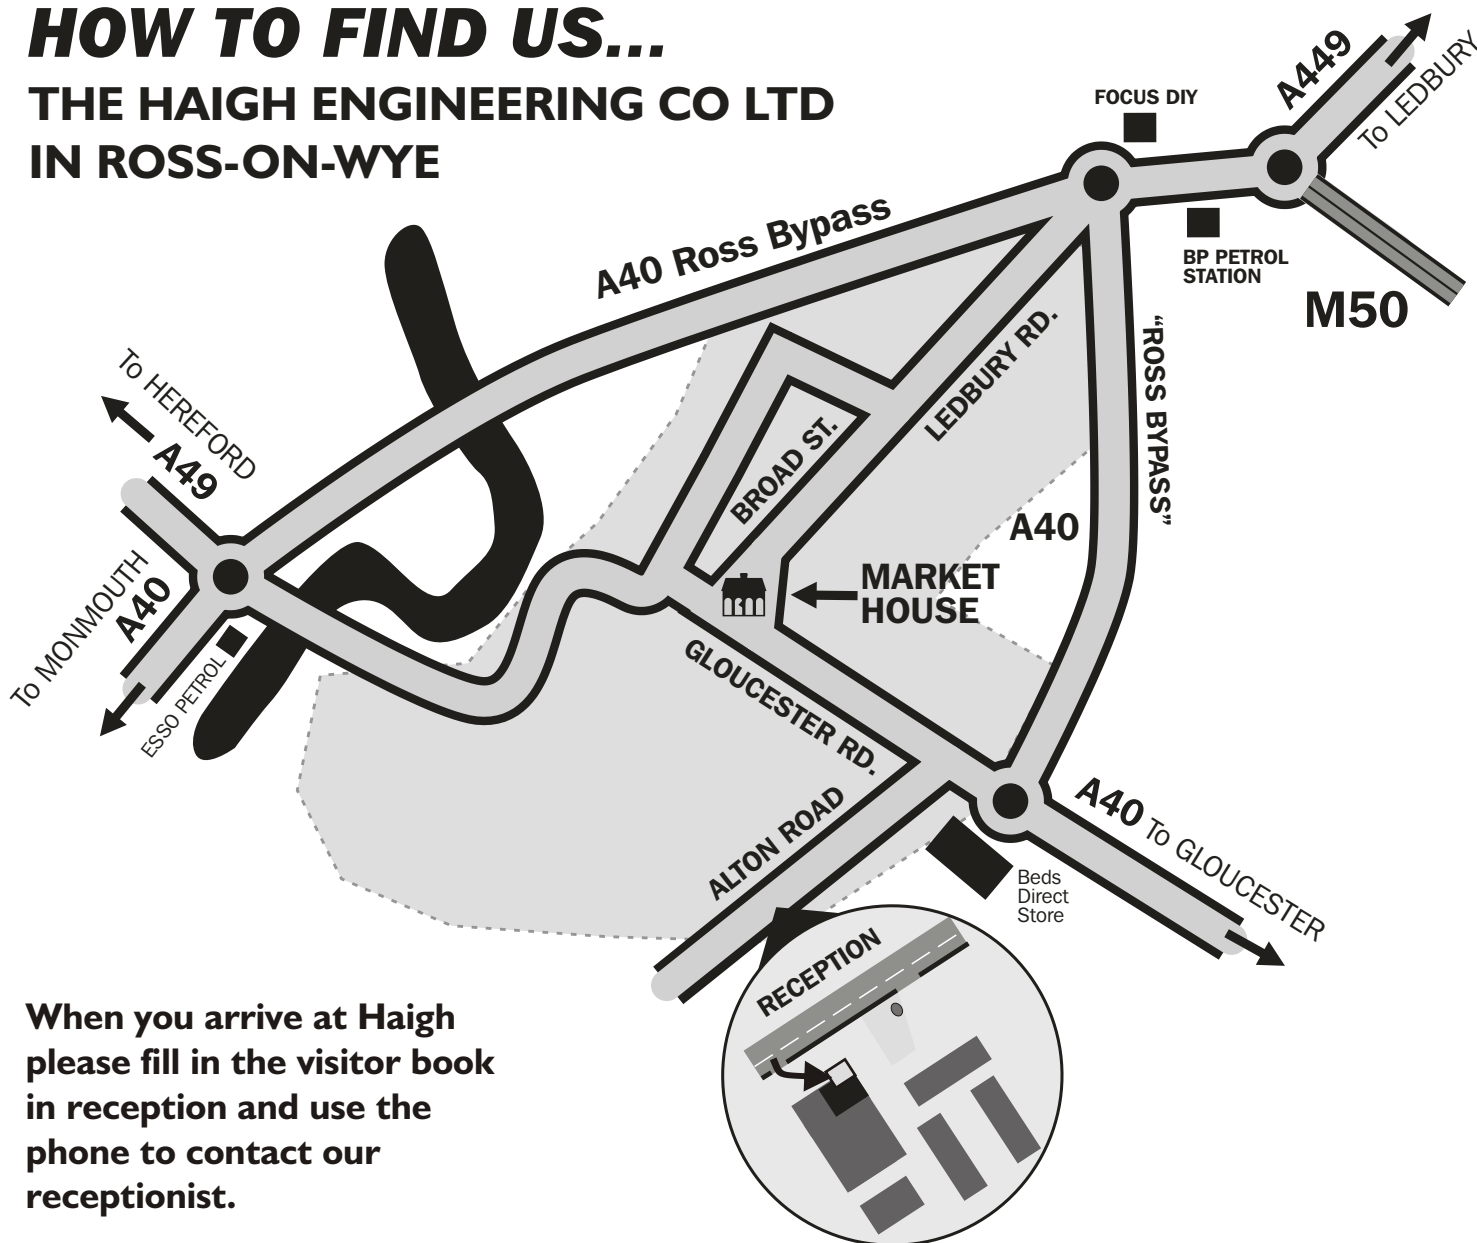

HOW TO FIND US...

THE HAIGH ENGINEERING CO LTD
IN ROSS-ON-WYE

When you arrive at Haigh please fill in the visitor book in reception and use the phone to contact our receptionist.

From the A40 (Gloucester): At the first roundabout at Ross go first left for the town centre past the Beds Direct store. Turn immediate left into Alton Road and Haigh is 150 metres on the left.

From the A40 (Monmouth): Stay on the A40 for Gloucester. Do not turn in for the town centre at the Esso garage roundabout. Turn right (signed Gloucester) at the next roundabout (Cattle Market and Focus DIY Store). 1/2 mile to next roundabout and go

right for the town centre past the Beds Direct store. Turn immediate left into Alton Road and Haigh is 150 metres on the left.

From the M50: Take the first exit on the roundabout past the BP garage and left at the next one (Cattle Market and Focus DIY Store). 1/2 mile to next roundabout and go right for the town centre past the Beds Direct store. Turn immediate left into Alton Road and Haigh is 150 metres on the left.